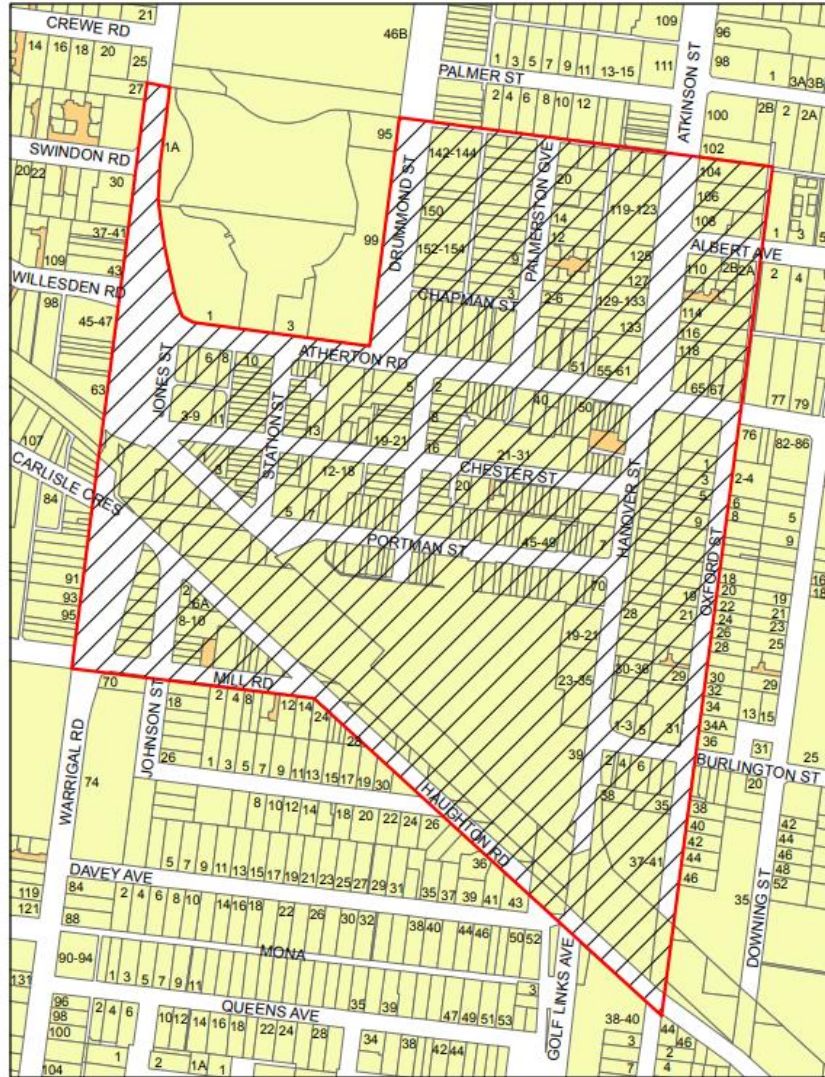

Oakleigh

Declaration of Alcohol Free Area

1:4,800