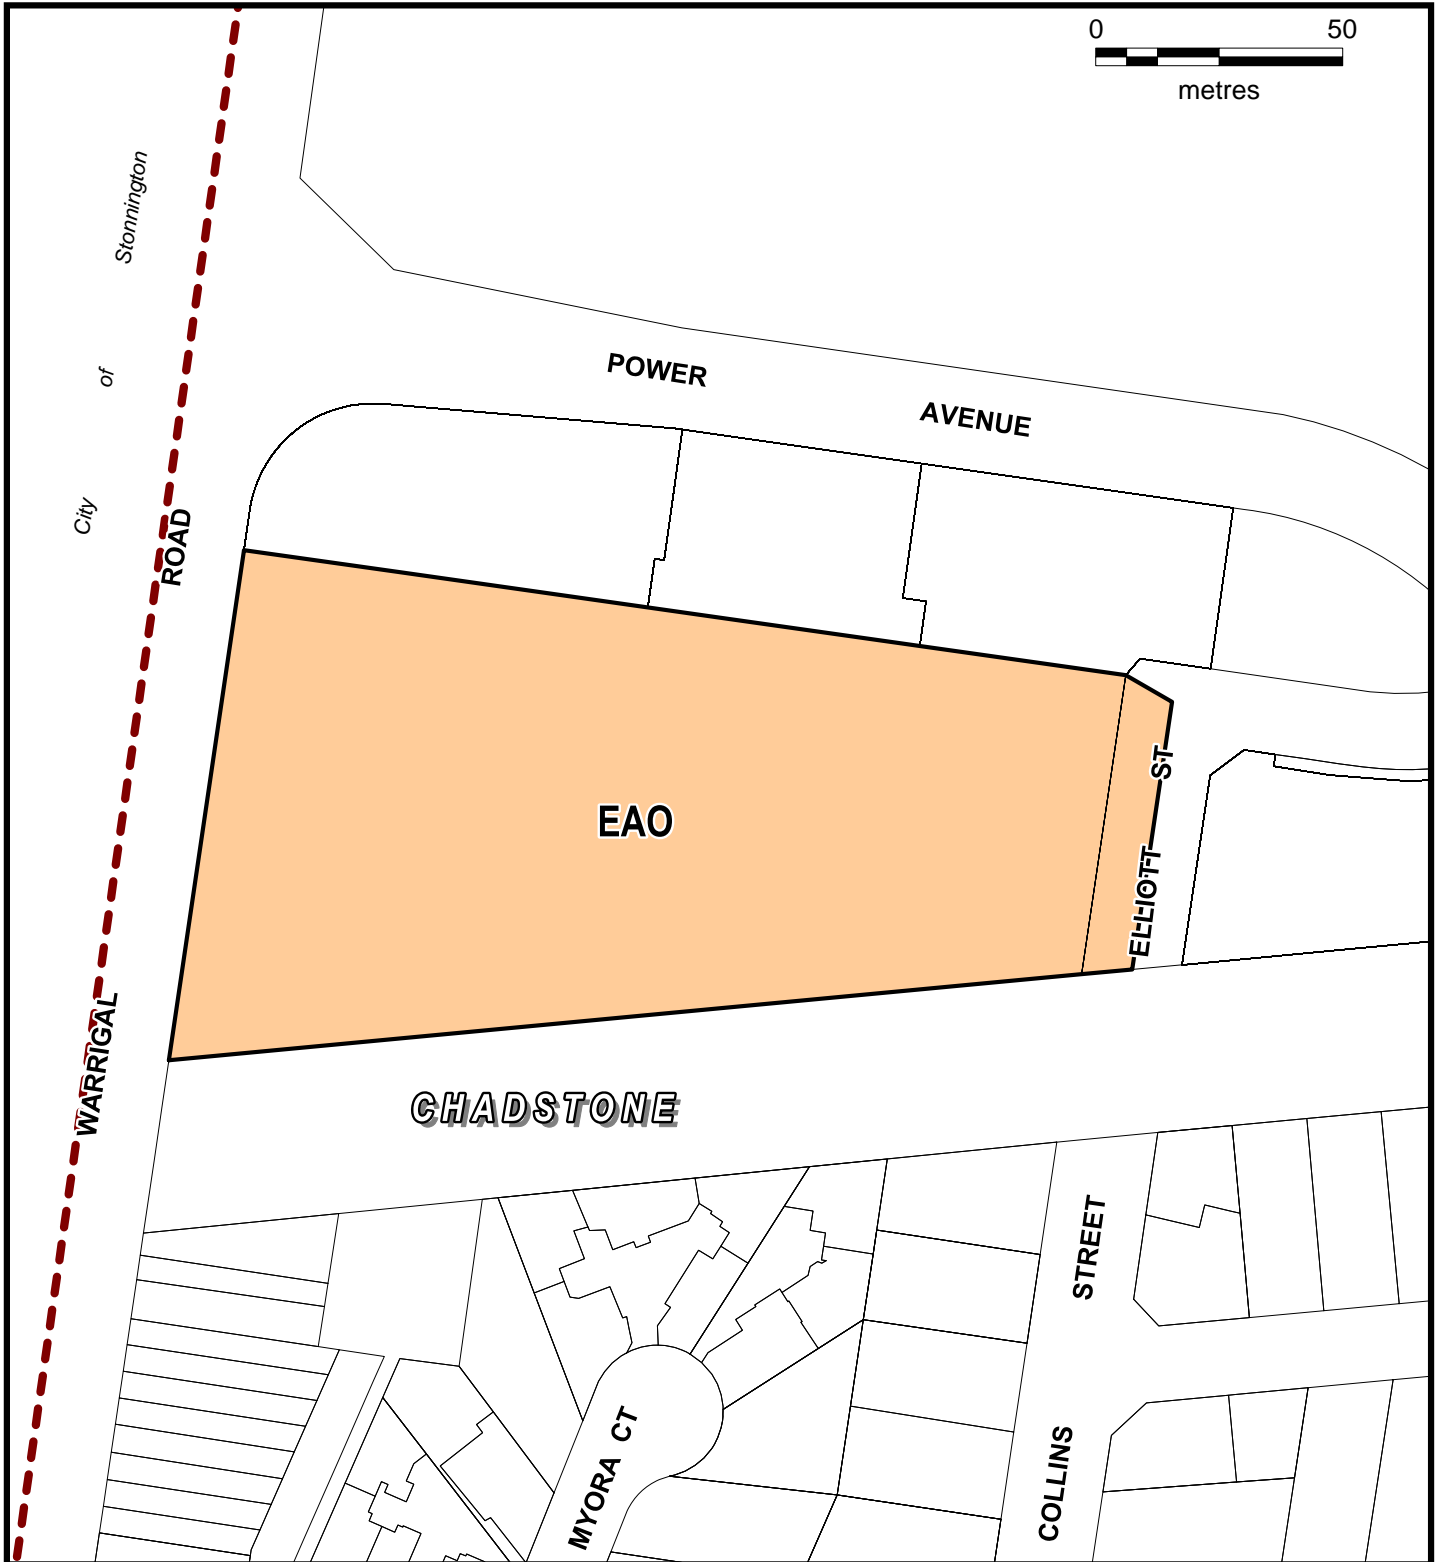

MONASH PLANNING SCHEME LOCAL PROVISION

LEGEND

Part of Planning Scheme Map 1EAO

EAO ENVIRONMENTAL AUDIT OVERLAY

AMENDMENT C122 (PART 1)