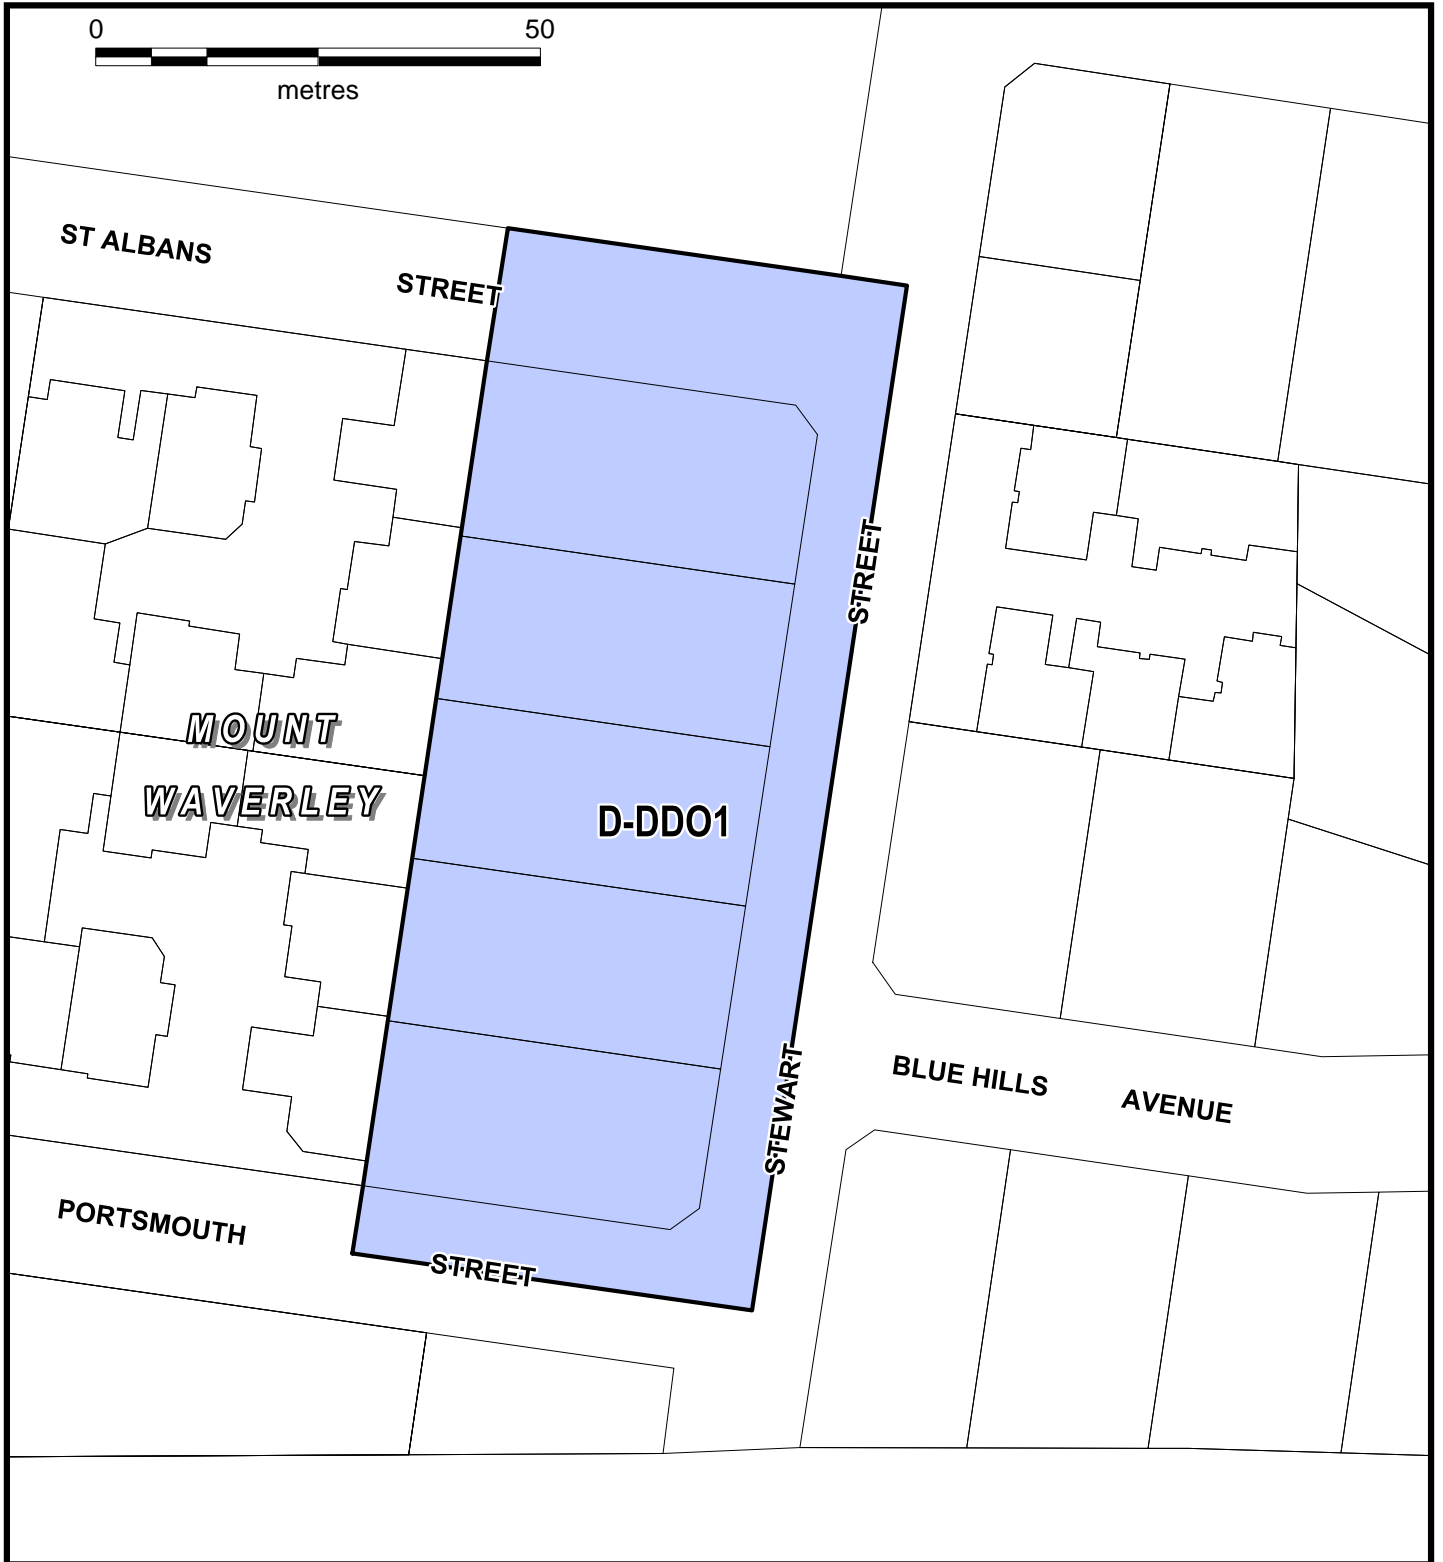

# MONASH PLANNING SCHEME LOCAL PROVISION

## LEGEND

Part of Planning Scheme Map 3DDO

AREA TO BE DELETED FROM A DESIGN  
AND DEVELOPMENT OVERLAY  
- SCHEDULE 1