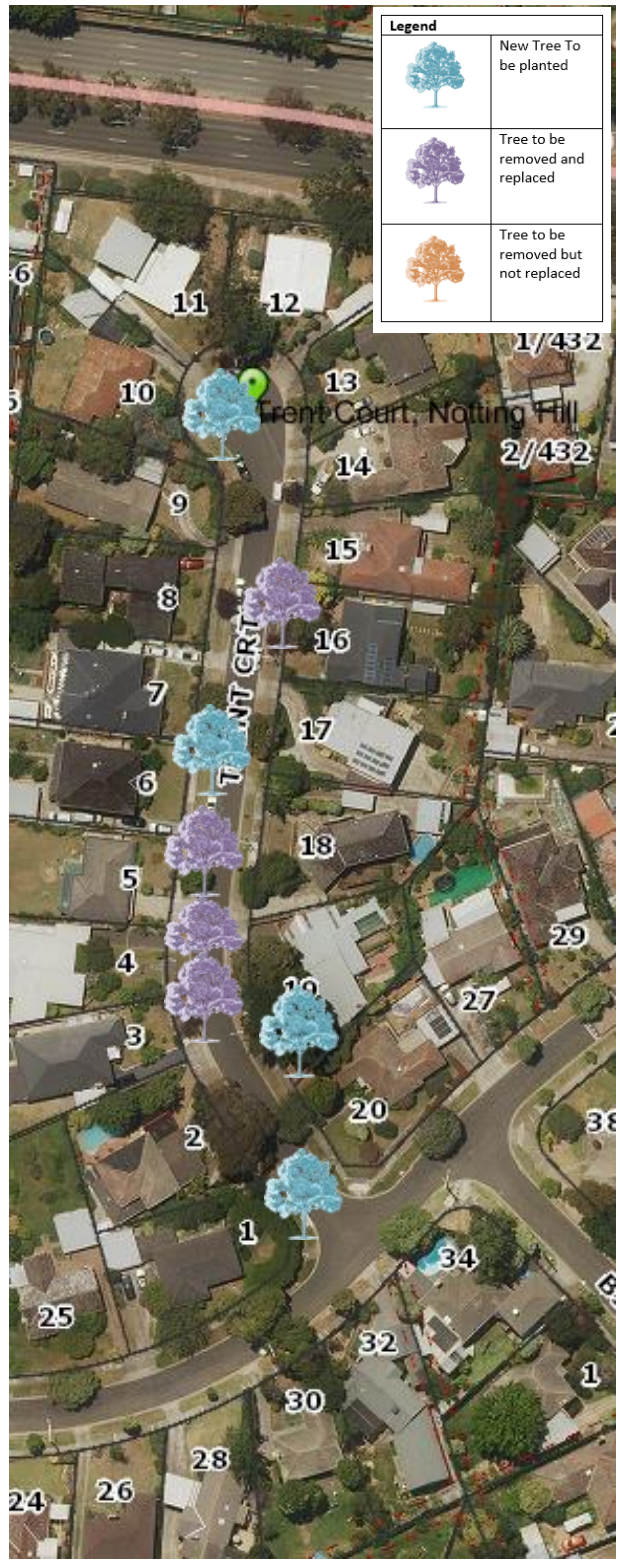

Street Tree Renewal Information – Trent Court, Notting Hill

Tree Removals.

The table below lists the details of the trees to be removed, including tree location, tree species and condition assessment. For replacement details, please refer to map below.

Street Tree Renewal Information – Trent Court, Notting Hill

Tree Removals.

3.	Street Address	5 Trent Court
	Species	<i>Cinnamomum camphora</i>
	Condition Assessment	< 2 Years ULE*, Declining health and not expected to recover
	Tree Image	
4.	Street Address	16 Trent Court
	Species	<i>Prunus cerasifera Nigra</i>
	Condition Assessment	< 2 Years ULE*, Significant pest, disease or decay present
	Tree Image	

Street Tree Renewal Information – Trent Court, Notting Hill

The table below lists the details of the locations where trees will be planted in vacant sites along Trent Court, Notting Hill.

No.	Street Location
1.	1 Trent Court
2.	6 Trent Court
3.	10 Trent Court
4.	19 Trent Court

Street Tree Renewal Information – Trent Court, Notting Hill

MAP - Removals, Replacements & Infill Planting

The map below details the removals, replacements and infill plantings. All other trees have been assessed as having more than 2 years useful life and will be retained.